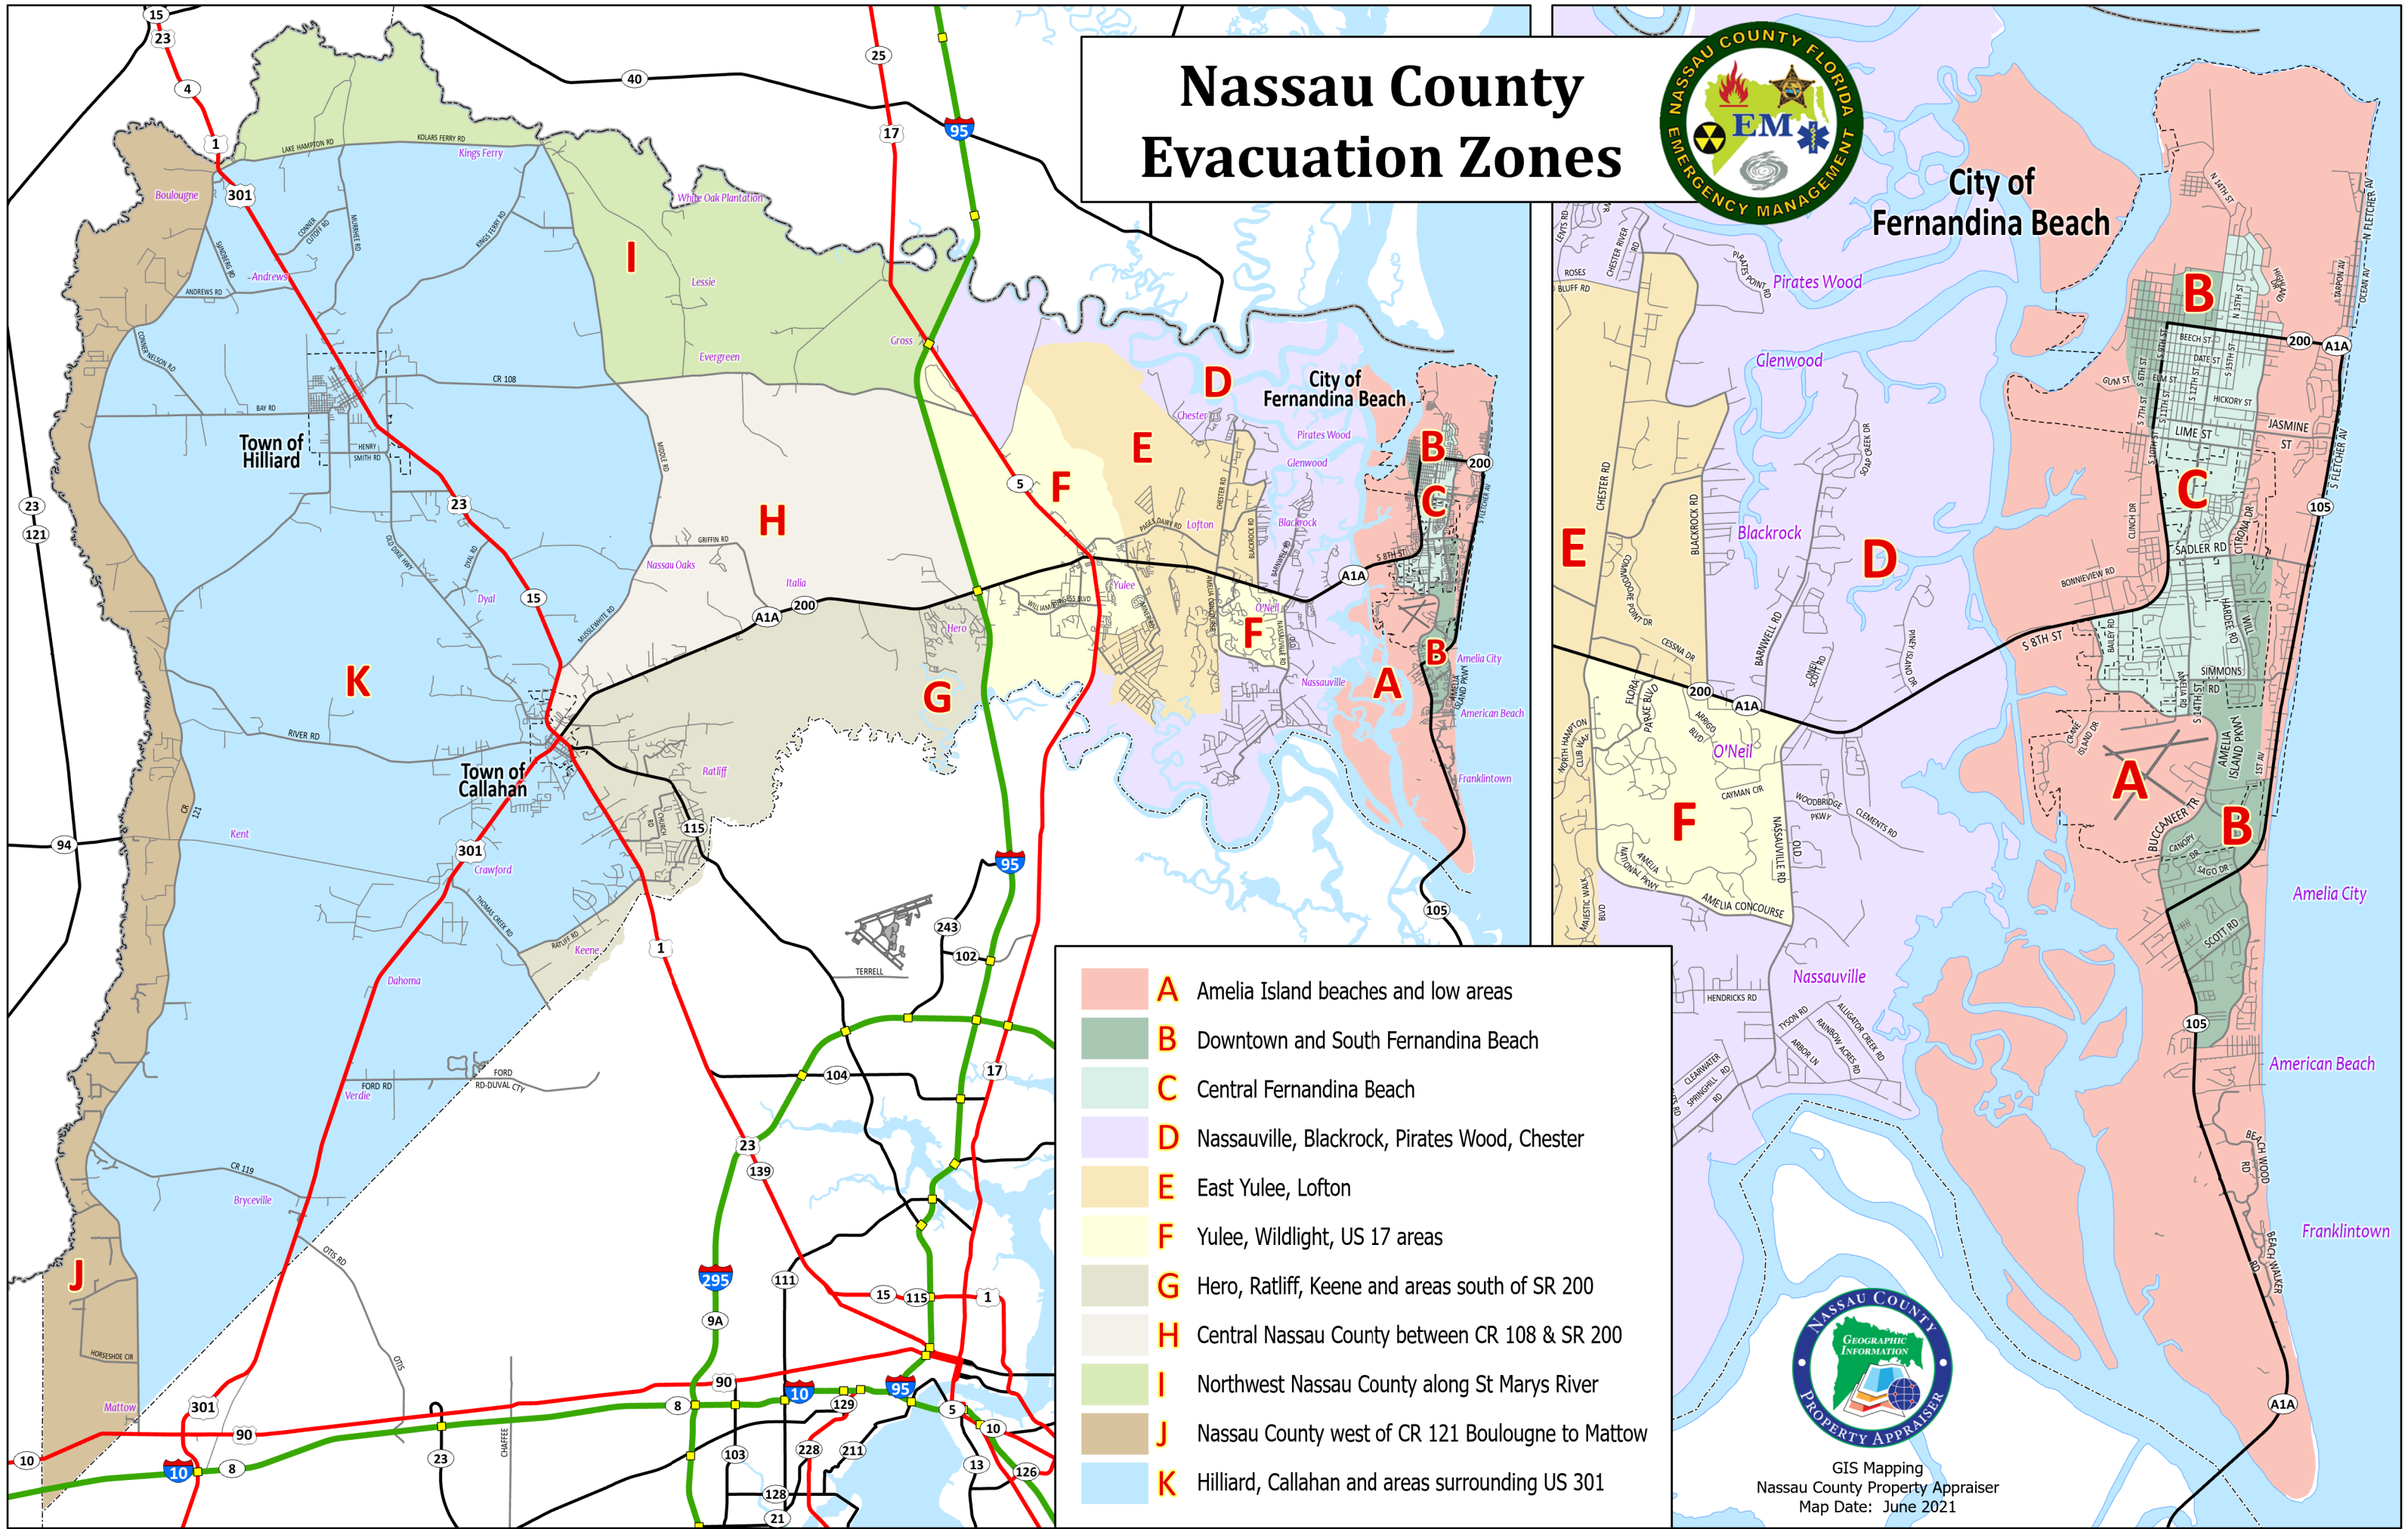

Nassau County Evacuation Zones

City of Fernandina Beach

- A** Amelia Island beaches and low areas
- B** Downtown and South Fernandina Beach
- C** Central Fernandina Beach
- D** Nassauville, Blackrock, Pirates Wood, Chester
- E** East Yulee, Lofton
- F** Yulee, Wildlight, US 17 areas
- G** Hero, Ratliff, Keene and areas south of SR 200
- H** Central Nassau County between CR 108 & SR 200
- I** Northwest Nassau County along St Marys River
- J** Nassau County west of CR 121 Boulougne to Mattow
- K** Hilliard, Callahan and areas surrounding US 301